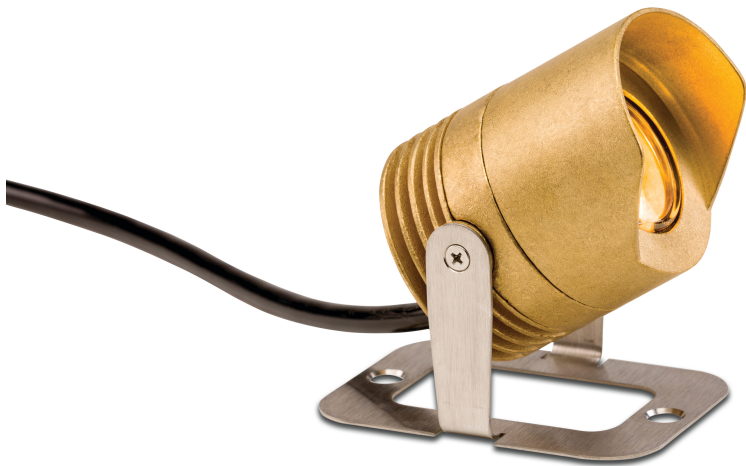

Hunter FXLuminaire
Underwater light messing
messing type LL-ZDC-E-BS
designer premium luxor ZDC
RGB/hvid (7033504)

Hunter[®]
FXLuminaire.