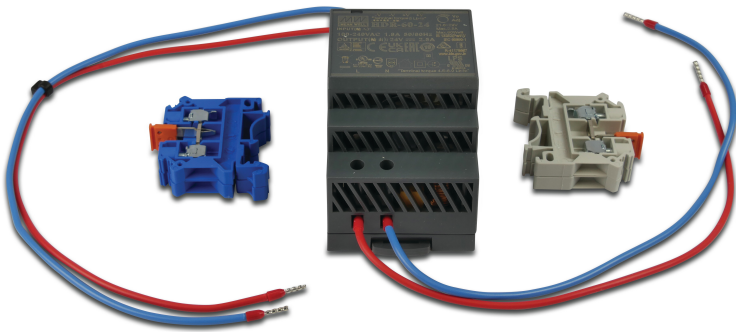

Transformer kit for NorsupOne V2 24VDC 2,5A 60W including connection terminals, accessories and wiring 2,5A 24VDC (7038909)

TECHNISCHE DATEN

Max. Leistung	60 Watt
---------------	---------

Spannung	24VDC
----------	-------