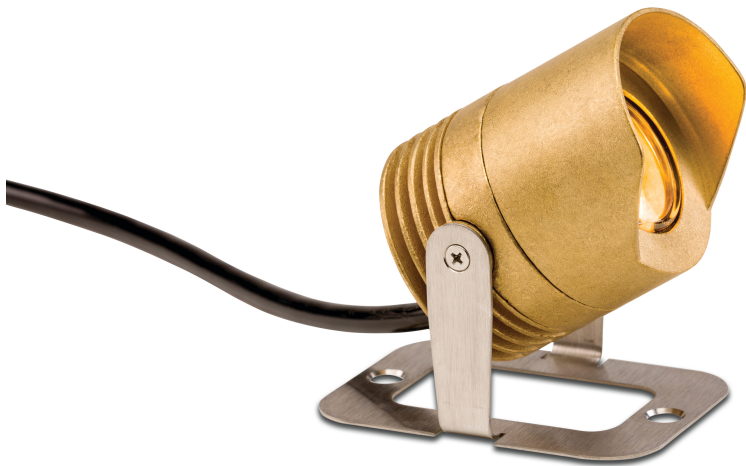

Hunter FXLuminaire
Underwater light Messing
Messing Typ LL-ZDC-E-BS
designer premium luxor ZDC
RGB/Weiß (7033504)

Hunter®
FXLuminaire.