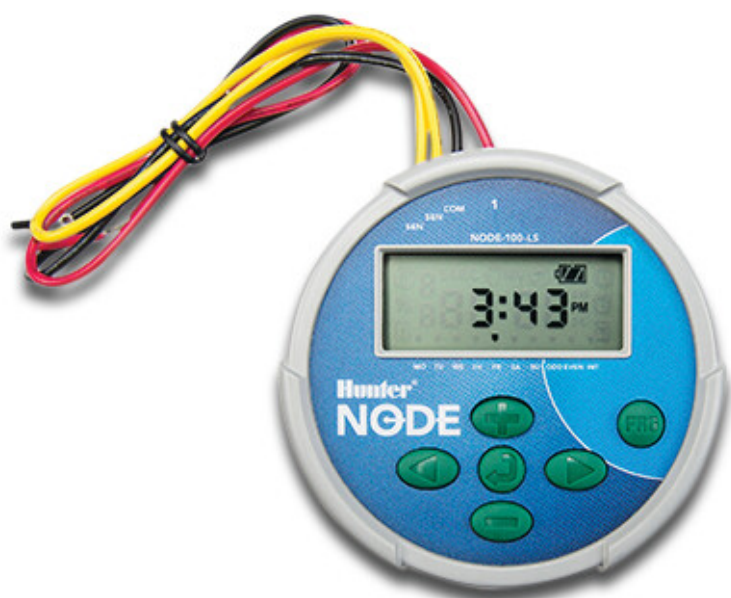

Hunter Bevattningsautomat 9VDC blå utan solenoid type NODE 200 2 stationer (7032924)

Hunter®

TEKNISKA SPECIFIKATIONER

Färg	blå
Typ	NODE
Volt	9VDC
Höjd	64 mm
IP värde	IP68
Modell	utan solenoid
Typ	200
Antal stationer	2

PRODUKTINFORMATION

For isolated sites and power-restricted areas, the Hunter NODE is the smart, reliable solution. The NODE mounts to a valve's solenoid quickly and easily, and without screws, drills or additional wires. The unit's solid construction and full waterproof exterior ensure it can handle the harsh environment of any valve box. The NODE is powered by one or two 9V alkaline batteries and provides standard or extended power throughout the season. Along with exceptional reliability, the NODE features an easy-to-program LCD screen, the ability to control a Pump Master Valve, and is faster to program with Hunter's simple wizard with 3 programs and 4 start times per program. The array of programming options and rugged reliability make the NODE a compact, but powerful irrigation controller with the flexibility of battery or solar power.

- Number of stations: 1, 2, 4, or 6
- Battery-operated controller for automatic irrigation without AC power
- Battery-life indicator for battery replacement
- Waterproof enclosure seal protects against water ingress

- 3 flexible programs with 4 start times each and up to 6-hour run times
- Suspend irrigation up to 99 days during the off-season
- Easy Retrieve™ memory backs up the full irrigation schedule if ever changed
- Seasonal adjustment for quicker schedule adjustments without changing run times
- Solar panel provides maintenance-free operation
- Mounts to Hunter solenoids, pipes, flat surfaces, or inside the valve box