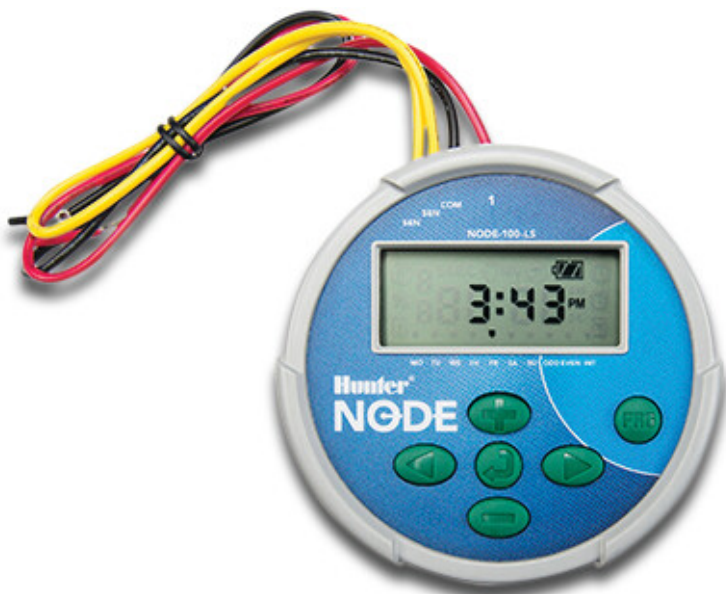

Hunter Bevattningsautomat 9VDC blå utan solenoid type NODE 600 6 stationer (7032926)

Hunter®

TEKNISKA SPECIFIKATIONER

Färg	blå
Typ	NODE
Volt	9VDC
Höjd	64 mm
IP värde	IP68
Modell	utan solenoid
Typ	600
Antal stationer	6

PRODUKTINFORMATION

For isolated sites and power-restricted areas, the Hunter NODE is the smart, reliable solution. The NODE mounts to a valve's solenoid quickly and easily, and without screws, drills or additional wires. The unit's solid construction and full waterproof exterior ensure it can handle the harsh environment of any valve box. The NODE is powered by one or two 9V alkaline batteries and provides standard or extended power throughout the season. Along with exceptional reliability, the NODE features an easy-to-program LCD screen, the ability to control a Pump Master Valve, and is faster to program with Hunter's simple wizard with 3 programs and 4 start times per program. The array of programming options and rugged reliability make the NODE a compact, but powerful irrigation controller with the flexibility of battery or solar power.

- Number of stations: 1, 2, 4, or 6
- Battery-operated controller for automatic irrigation without AC power
- Battery-life indicator for battery replacement
- Waterproof enclosure seal protects against water ingress

- 3 flexible programs with 4 start times each and up to 6-hour run times
- Suspend irrigation up to 99 days during the off-season
- Easy Retrieve™ memory backs up the full irrigation schedule if ever changed
- Seasonal adjustment for quicker schedule adjustments without changing run times
- Solar panel provides maintenance-free operation
- Mounts to Hunter solenoids, pipes, flat surfaces, or inside the valve box